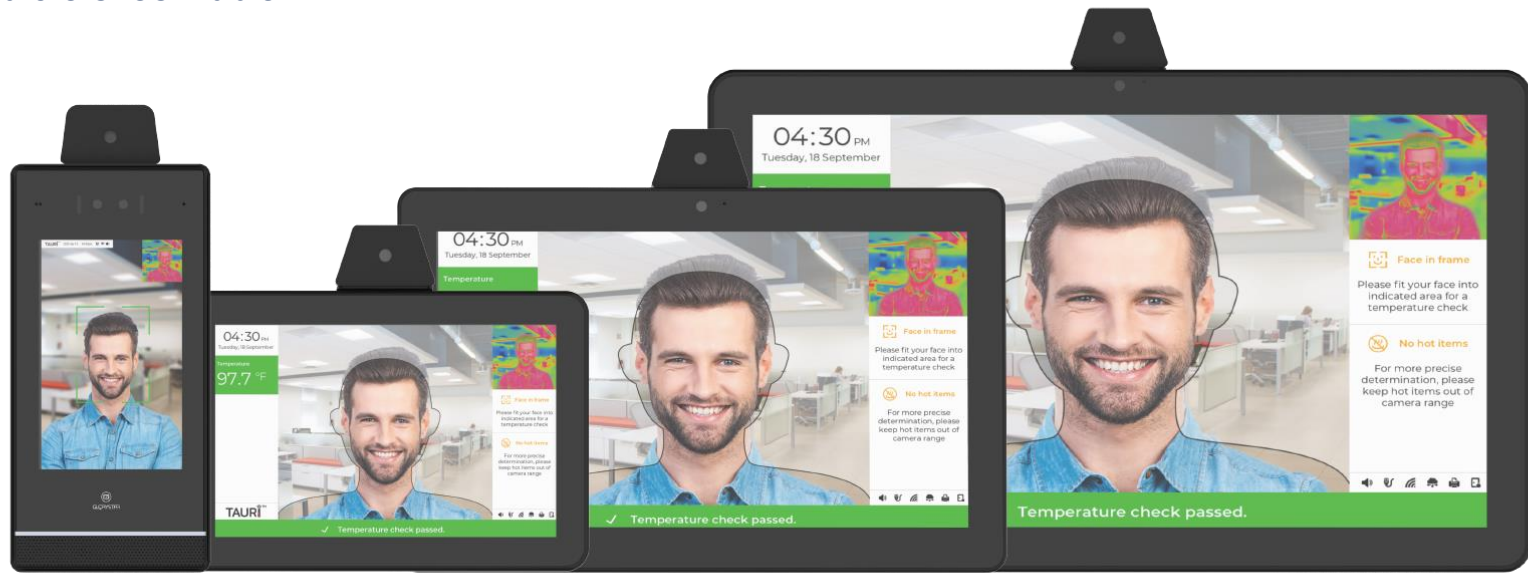

TAURI™

Temperature check tablet

TAURI 7inch

TAURI 10inch

TAURI 15.6inch

TAURI 21.5inch

Patent pending
#17/144,001

Temperature Check

Efficiency

High accuracy

Product overview

To ensure people that access your property are not running a high temperature, Glory Star has developed the new Infrared temperature sensor/detector. It provides alerts when a person runs a high temperature, therefore should not enter your premises.

The system is calculated with an algorithm for object heat- and fast detection temperature-accuracy, tolerance at +/- 0.3 degree Celsius, with a refresh rate at 64Hz.

First Layer of screening people 's temperature to premises

More Hygienic as the sensor is not touching a person's face/ears