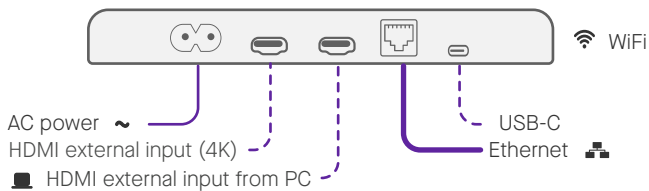

Neat Marker is our personalized stylus for sketching or writing without using your fingers to touch the screen. It magnetically attaches to a holder beneath Neat Board, which equally serves as cable management. Neat Marker is passive, so you don't have to set it up or charge it.

Table stand is included with every Neat Board.
 Wall mount and Floor stand are optional.

Add Neat Pad as an additional controller and scheduling display.

58.1 inches
(1476 mm)

39.2 inches
(996 mm)

13.8 inches
(350 mm)

Neat Board

- 65-inch capacitive multi-touch LED screen
- Ultra HD 4K (3840 × 2160 screen resolution)
- Anti-glare and anti-fingerprint coating
- Camera LED
- System LED
- Ambient light sensor
- Sensors for temperature, humidity, CO2 and VOC
- 2X Neat Marker (passive)
- Table stand
- Floor stand (optional)
- Wall mount (optional)
- Neat Pad controller (optional)
- Neat Pad scheduling display (optional)
- Zoom Rooms for Touch software